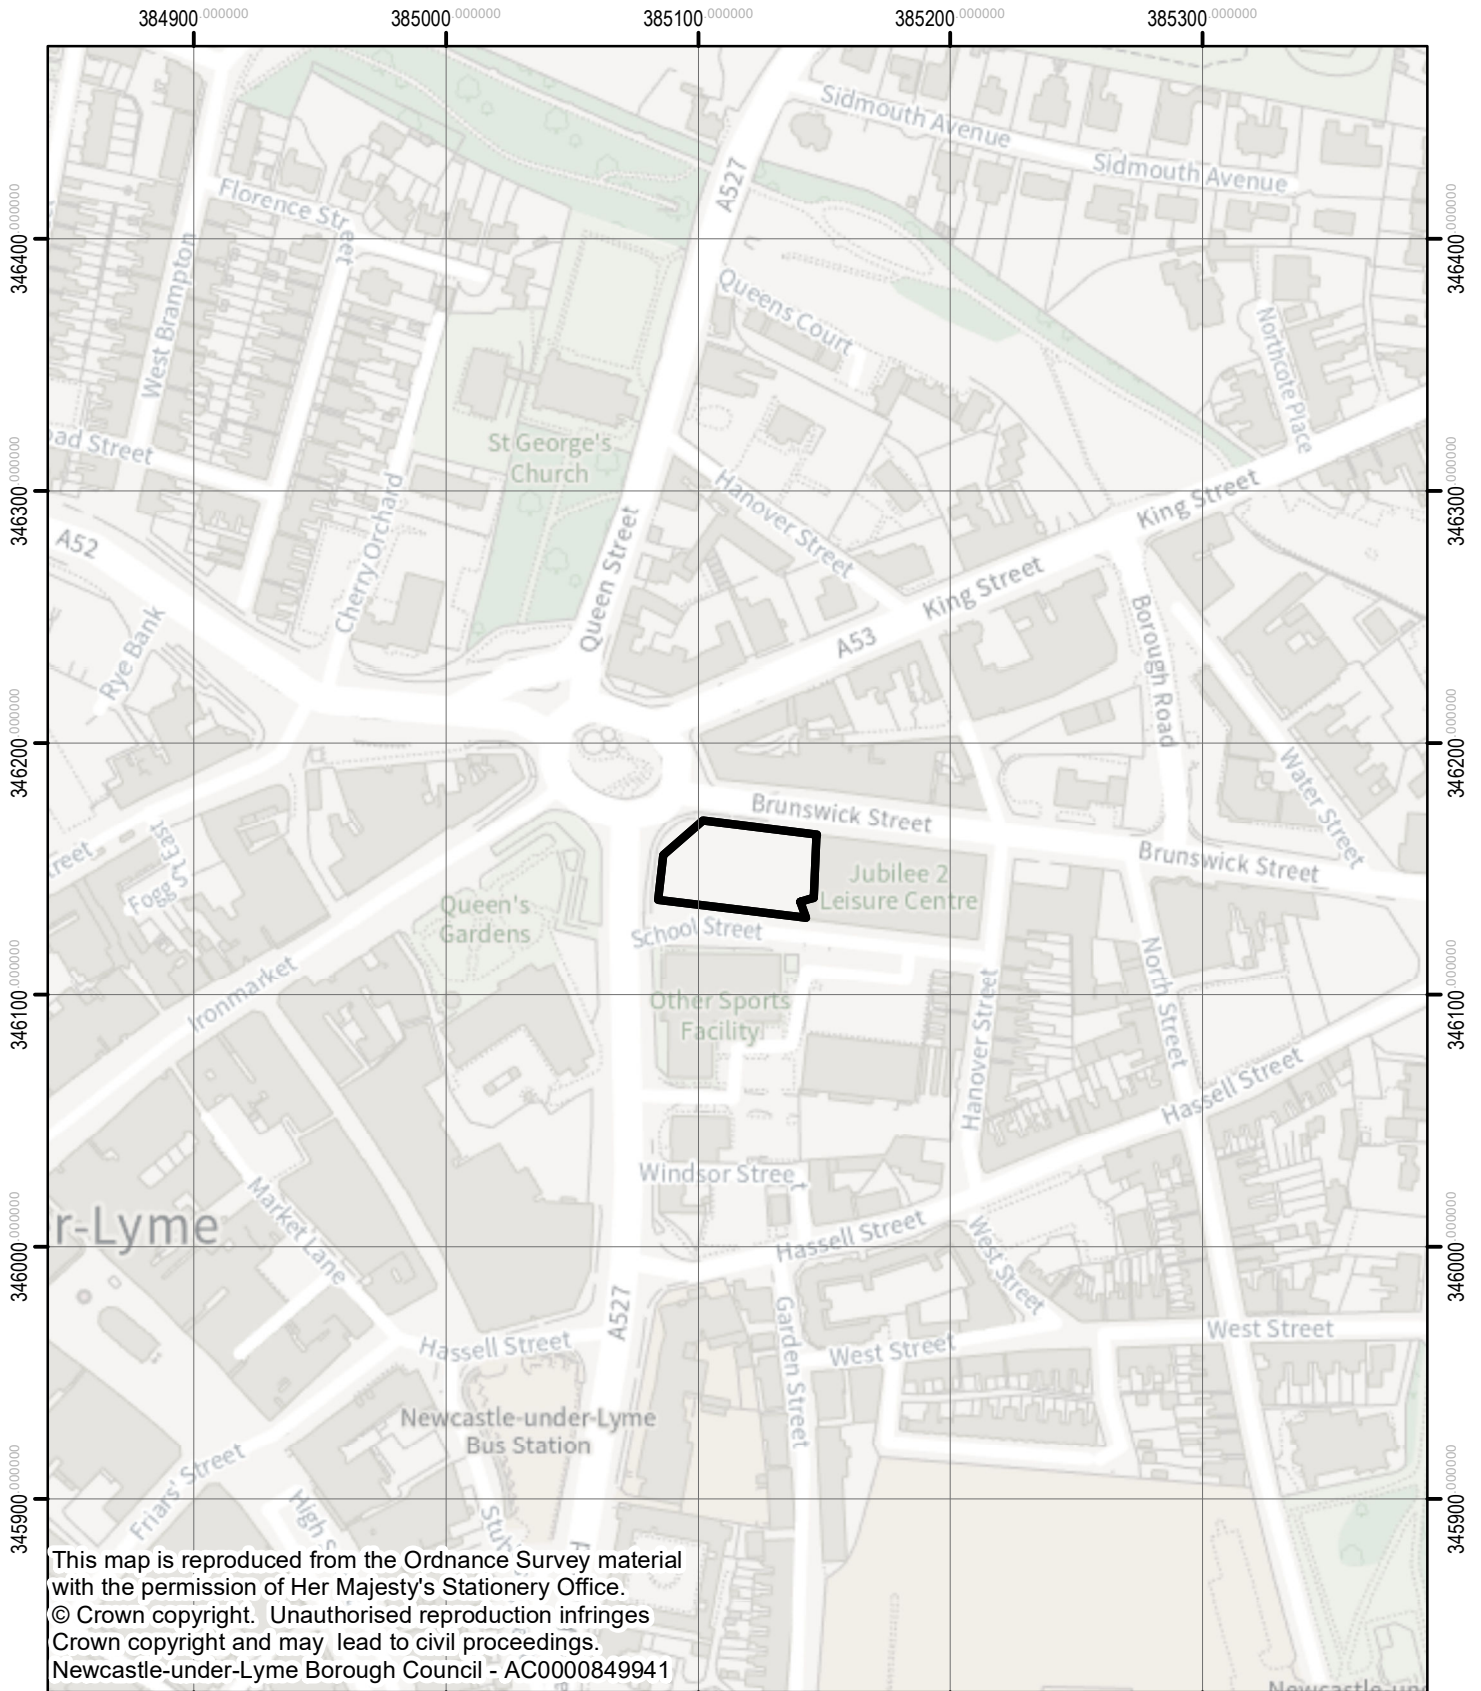

25/00008/FUL  
Former Jubilee Baths  
Nelson Place Newcastle

This map is reproduced from the Ordnance Survey material with the permission of Her Majesty's Stationery Office.  
© Crown copyright. Unauthorised reproduction infringes Crown copyright and may lead to civil proceedings.  
Newcastle-under-Lyme Borough Council - AC0000849941